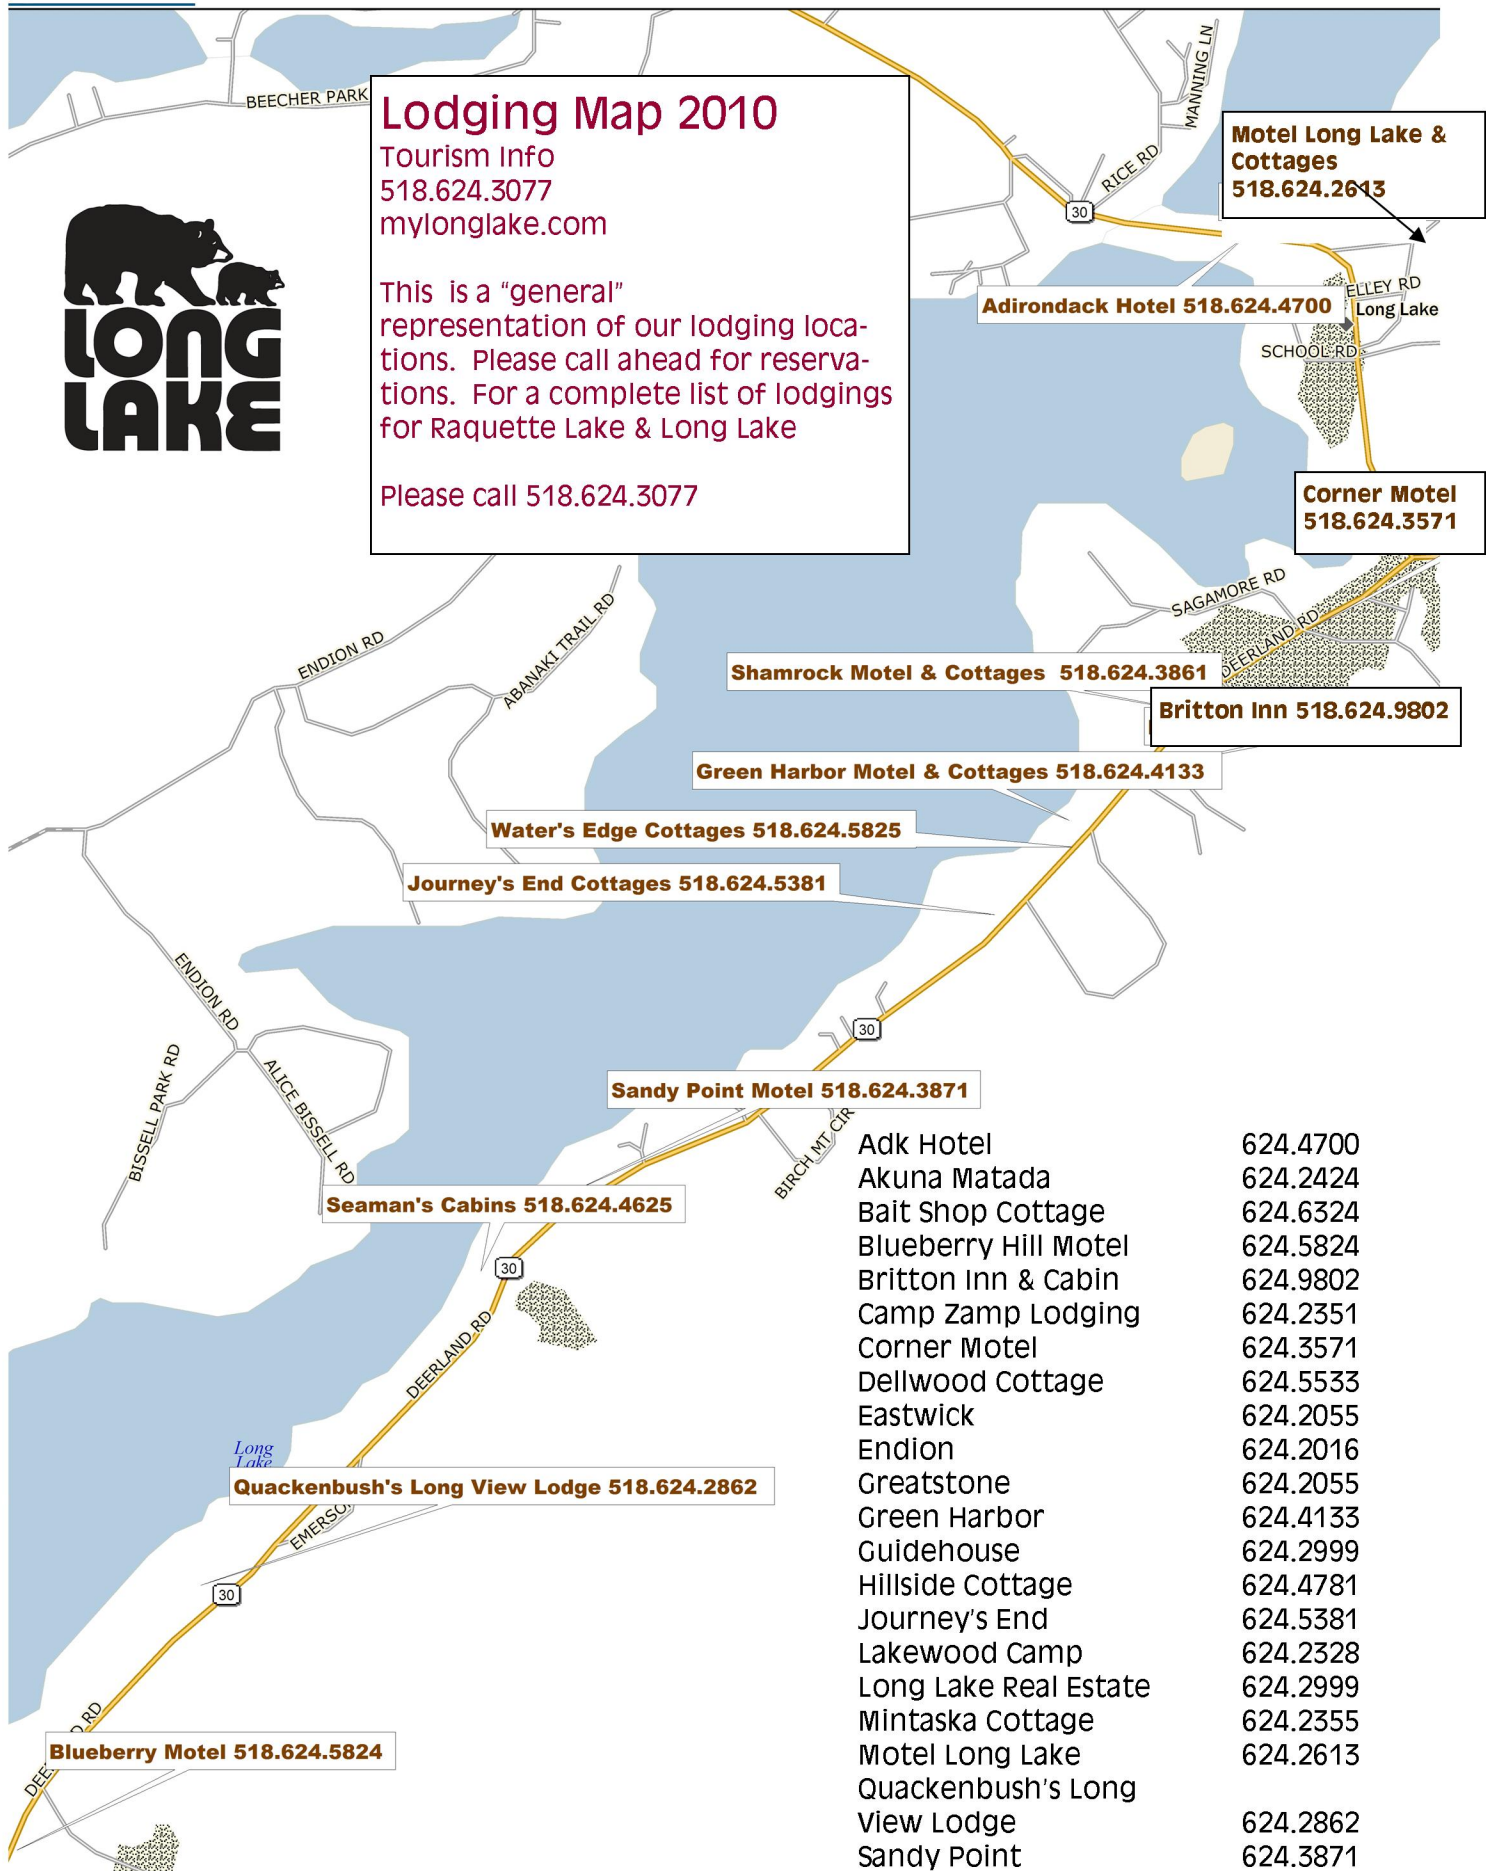

Lodging Map 2010

Tourism Info
518.624.3077
mylonglake.com

This is a "general" representation of our lodging locations. Please call ahead for reservations. For a complete list of lodgings for Raquette Lake & Long Lake

Please call 518.624.3077

Motel Long Lake & Cottages
518.624.2613

Adirondack Hotel 518.624.4700

Corner Motel
518.624.3571

Shamrock Motel & Cottages 518.624.3861

Britton Inn 518.624.9802

Green Harbor Motel & Cottages 518.624.4133

Water's Edge Cottages 518.624.5825

Journey's End Cottages 518.624.5381

Sandy Point Motel 518.624.3871

Seaman's Cabins 518.624.4625

Quackenbush's Long View Lodge 518.624.2862

Blueberry Motel 518.624.5824

| | |
|-------------------------------|--------------|
| Adk Hotel | 624.4700 |
| Akuna Matada | 624.2424 |
| Bait Shop Cottage | 624.6324 |
| Blueberry Hill Motel | 624.5824 |
| Britton Inn & Cabin | 624.9802 |
| Camp Zamp Lodging | 624.2351 |
| Corner Motel | 624.3571 |
| Dellwood Cottage | 624.5533 |
| Eastwick | 624.2055 |
| Endion | 624.2016 |
| Greatstone | 624.2055 |
| Green Harbor | 624.4133 |
| Guidehouse | 624.2999 |
| Hillside Cottage | 624.4781 |
| Journey's End | 624.5381 |
| Lakewood Camp | 624.2328 |
| Long Lake Real Estate | 624.2999 |
| Mintaska Cottage | 624.2355 |
| Motel Long Lake | 624.2613 |
| Quackenbush's Long View Lodge | 624.2862 |
| Sandy Point | 624.3871 |
| Seaman's Cabins | 624.4625 |
| Shamrock | 624.3861 |
| Timber Hill | 624.2187 |
| Water Front Cottage | 203.847.1600 |
| Water's Edge Cottages | 624.5825 |